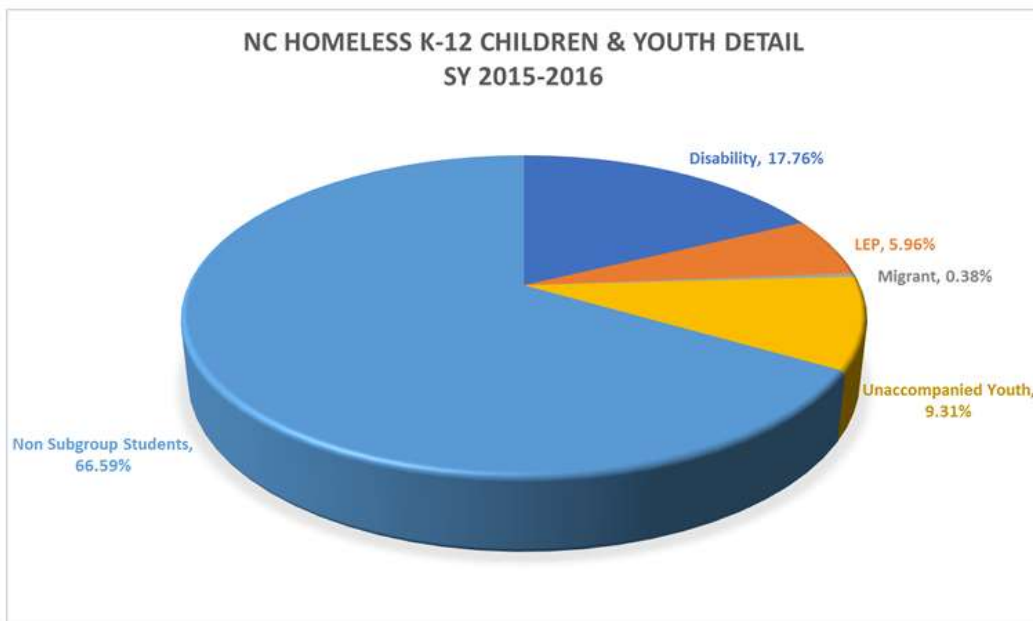

North Carolina Homeless Education Program

North Carolina Homeless Education Profile 2015-2016SY

This chart depicts national data counts that have been unduplicated and aggregated during federal processing. Students will only be counted once within each state.

The following data charts and graphs are generated from state-level data.

Homeless children and youth are highly mobile and may attend school in more than one school district; therefore, at the state level there may be some duplication across Local Education Agencies."