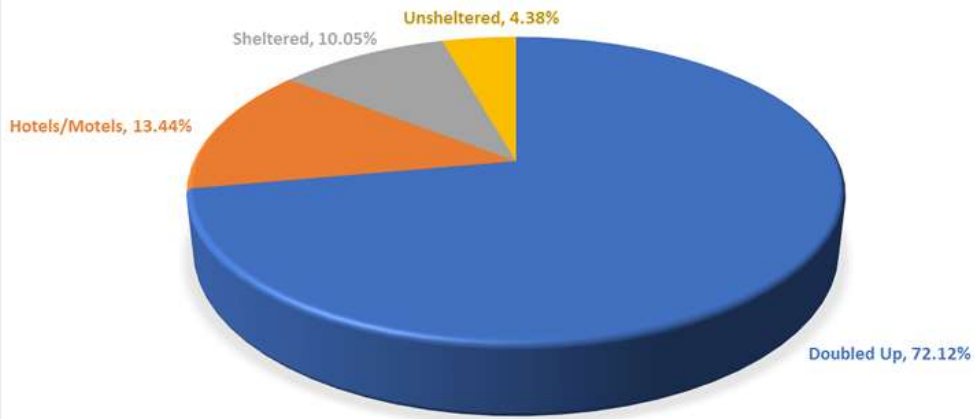

North Carolina Homeless Education Program

NC HOMELESS CHILDREN & YOUTHS' PRIMARY RESIDENCY
SY 2015-2016