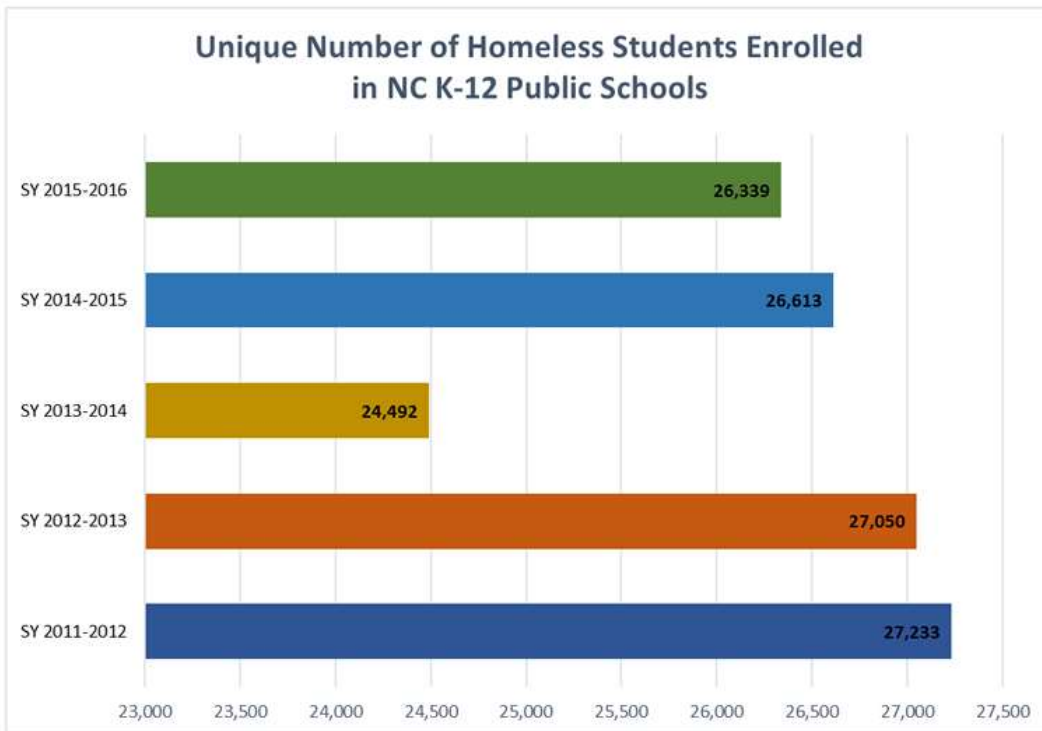

North Carolina Homeless Education Program

North Carolina Homeless Education Profile 2015-2016SY

This chart depicts national data counts that have been unduplicated and aggregated during federal processing. Students will only be counted once within each state.

The following data charts and graphs are generated from state-level data.

Homeless children and youth are highly mobile and may attend school in more than one school district; therefore, at the state level there may be some duplication across Local Education Agencies."